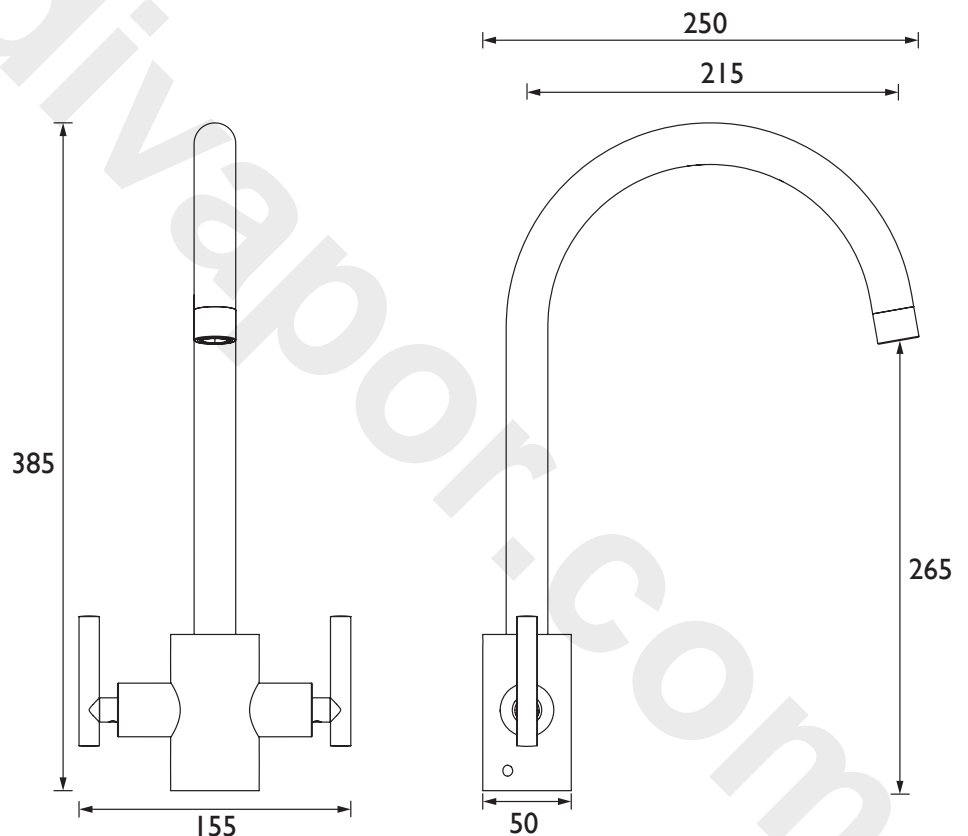

### Specification

<b>Product Type:</b>	Kitchen Taps
<b>Main Construction Material:</b>	Brass
<b>Mount Type:</b>	Deck Mounted
<b>Handle Type:</b>	Lever
<b>Connection Inlet:</b>	1/2" BSP Flexible Tails
<b>Connection Outlet:</b>	
<b>Number of Tap Holes:</b>	1
<b>Valve/Cartridge Type:</b>	1/2" Ceramic Disc Valves
<b>Plumbing System Requirements:</b>	All, Preferably Balanced
<b>Working Pressure Range:</b>	Min 0.3 Bar, Max 5.0 Bar
<b>Maximum Hot Water Temperature: °C</b>	65
<b>Maximum Static Pressure: (bar)</b>	10
<b>Flow Type:</b>	Single Flow
<b>Isolation Included:</b>	Yes

### Features:

- Long life and easy to use 1/4 turn ceramic disc valves
- Metal fixing nut for added durability
- Product supplied without Easyfit base

### Dimensions (measurements in mm)